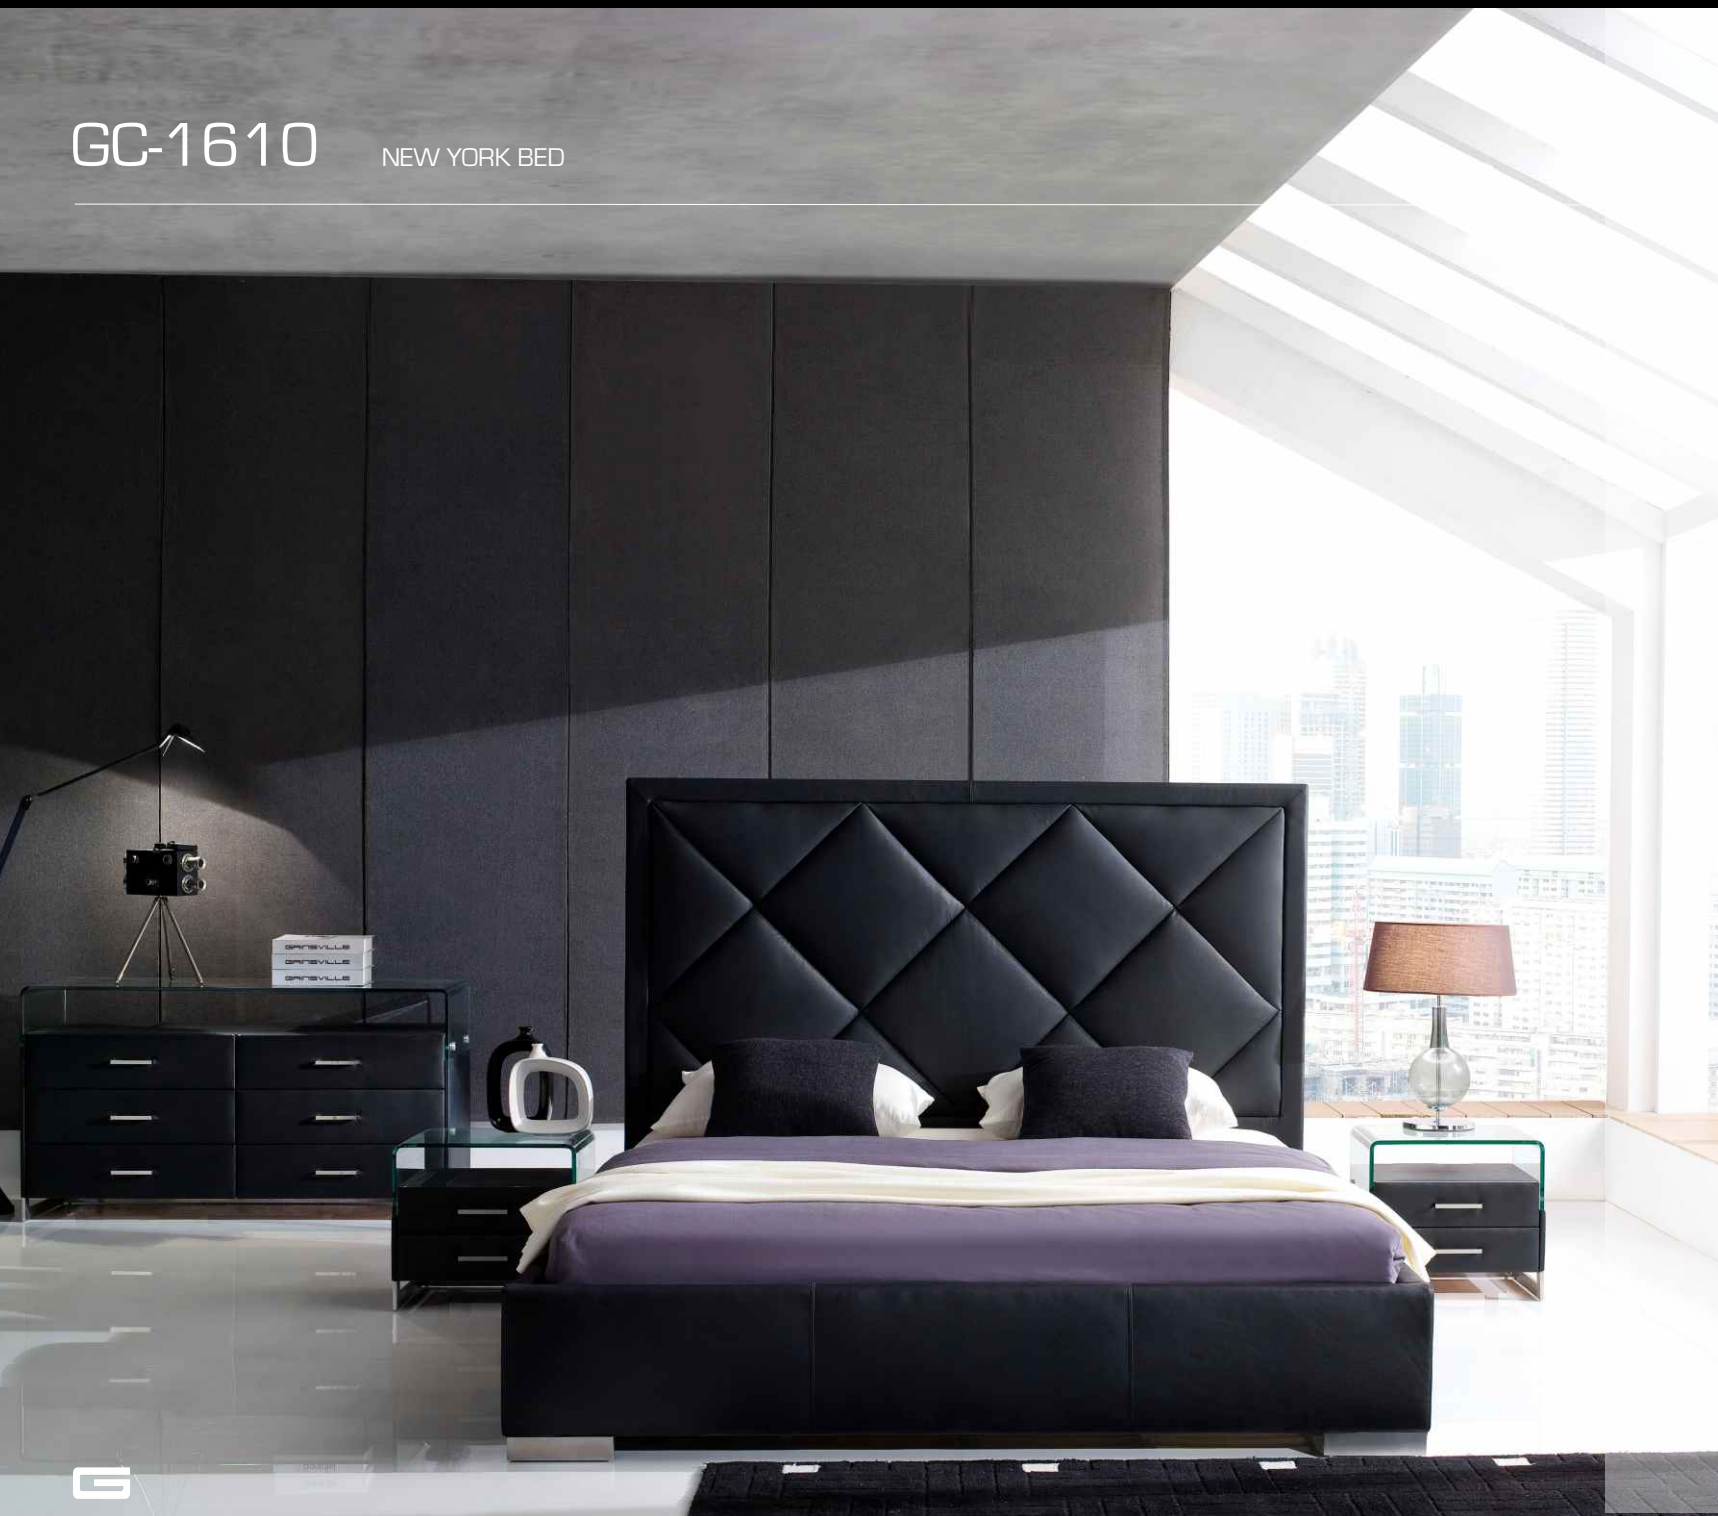

GC-1610

NEW YORK BED

The New York Leather Bed has been designed with grandeur in mind. Imaging living in the penthouse suite of an exclusive world class hotel. With the New York design you can. Streamlined in the surround, you'll be amazed how compact the design actually is.