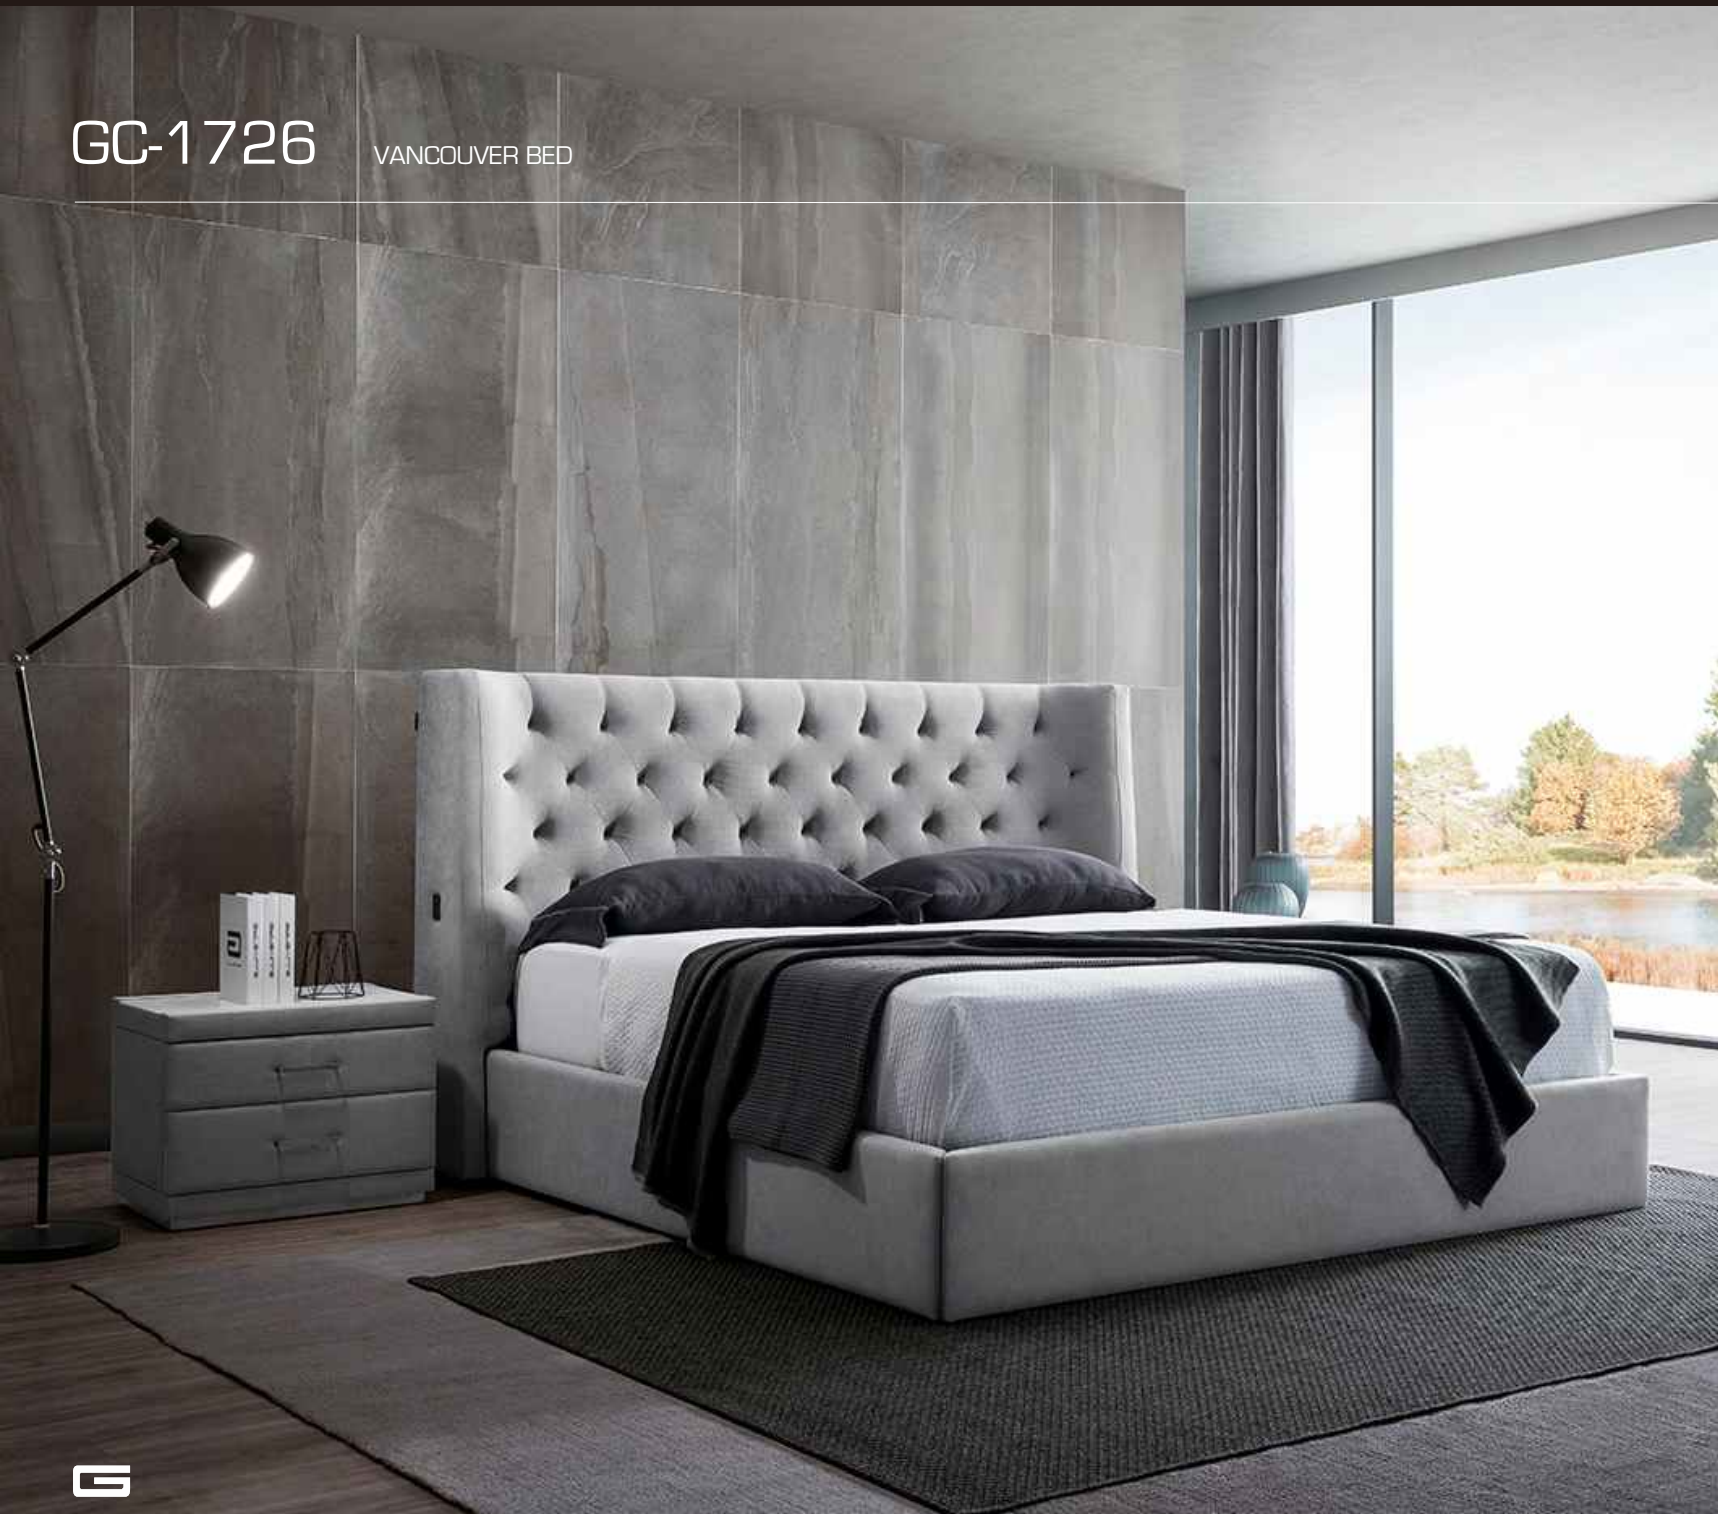

GC-1717

WINDSOR BED

Slim, ultra-modern and striking. The Windsor features a boxed base and stylish high headboard to attract your customers.

GC-1725

MONZA BED

Inviting design, masterfully created. Featuring a luxuriously curved headboard paired with a boxed base, the Monza bed is a design that appeals to every customer.

GC-1725

MONZA BED

MONZA BED

GC-1726

VANCOUVER BED

GC-1727

MOAB BED

Modern yet has a timeless charm.
Featuring a slim-line headboard and
stunningly modern raised base.

GC-1733

TAMPA BED

Simplistic designs appeal to all customers. Featuring an ultra-slim headboard and stunningly modern base, the Tampa bed is suited to any showroom.

GC-1801

VENEZIA BED

GC-1801

VENEZIA BED

GC-1802