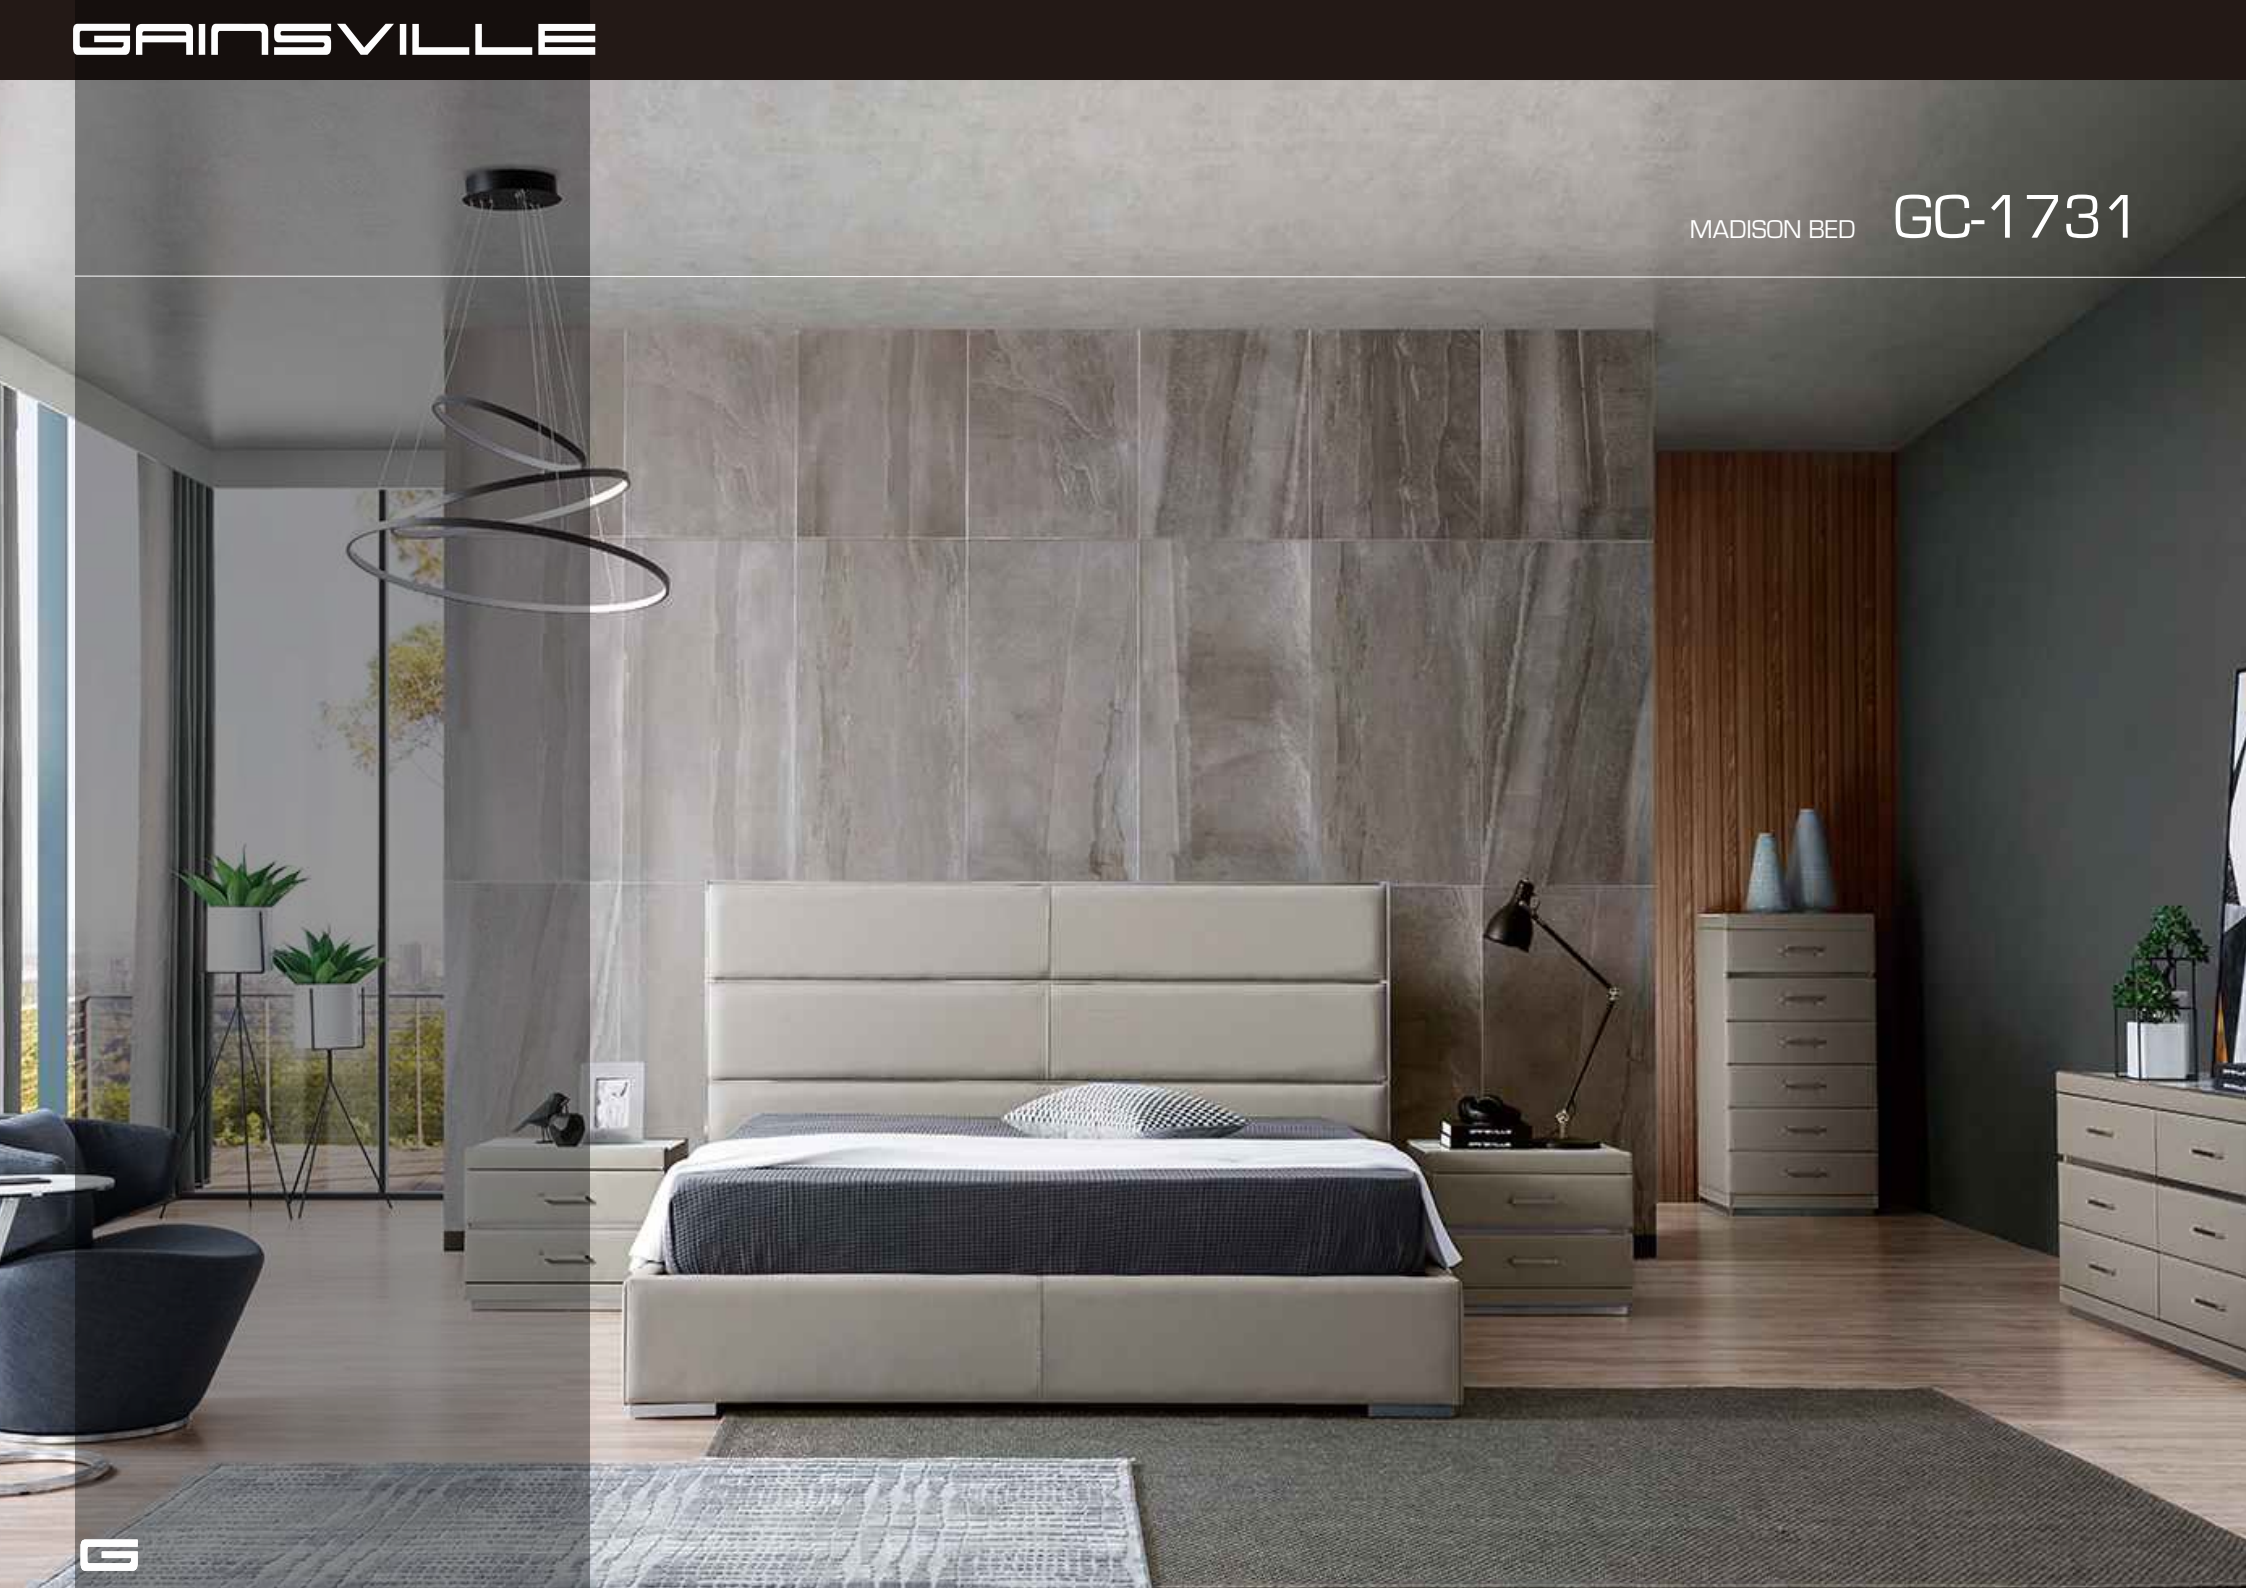

GC-1725

MONZA BED

MONZA BED

GC-1726

VANCOUVER BED

GC-1727

MOAB BED

Modern yet has a timeless charm.
Featuring a slim-line headboard and
stunningly modern raised base.

GC-1733

TAMPA BED

Simplistic designs appeal to all customers. Featuring an ultra-slim headboard and stunningly modern base, the Tampa bed is suited to any showroom.

GC-1801

VENEZIA BED

GC-1801

VENEZIA BED

GC-1802