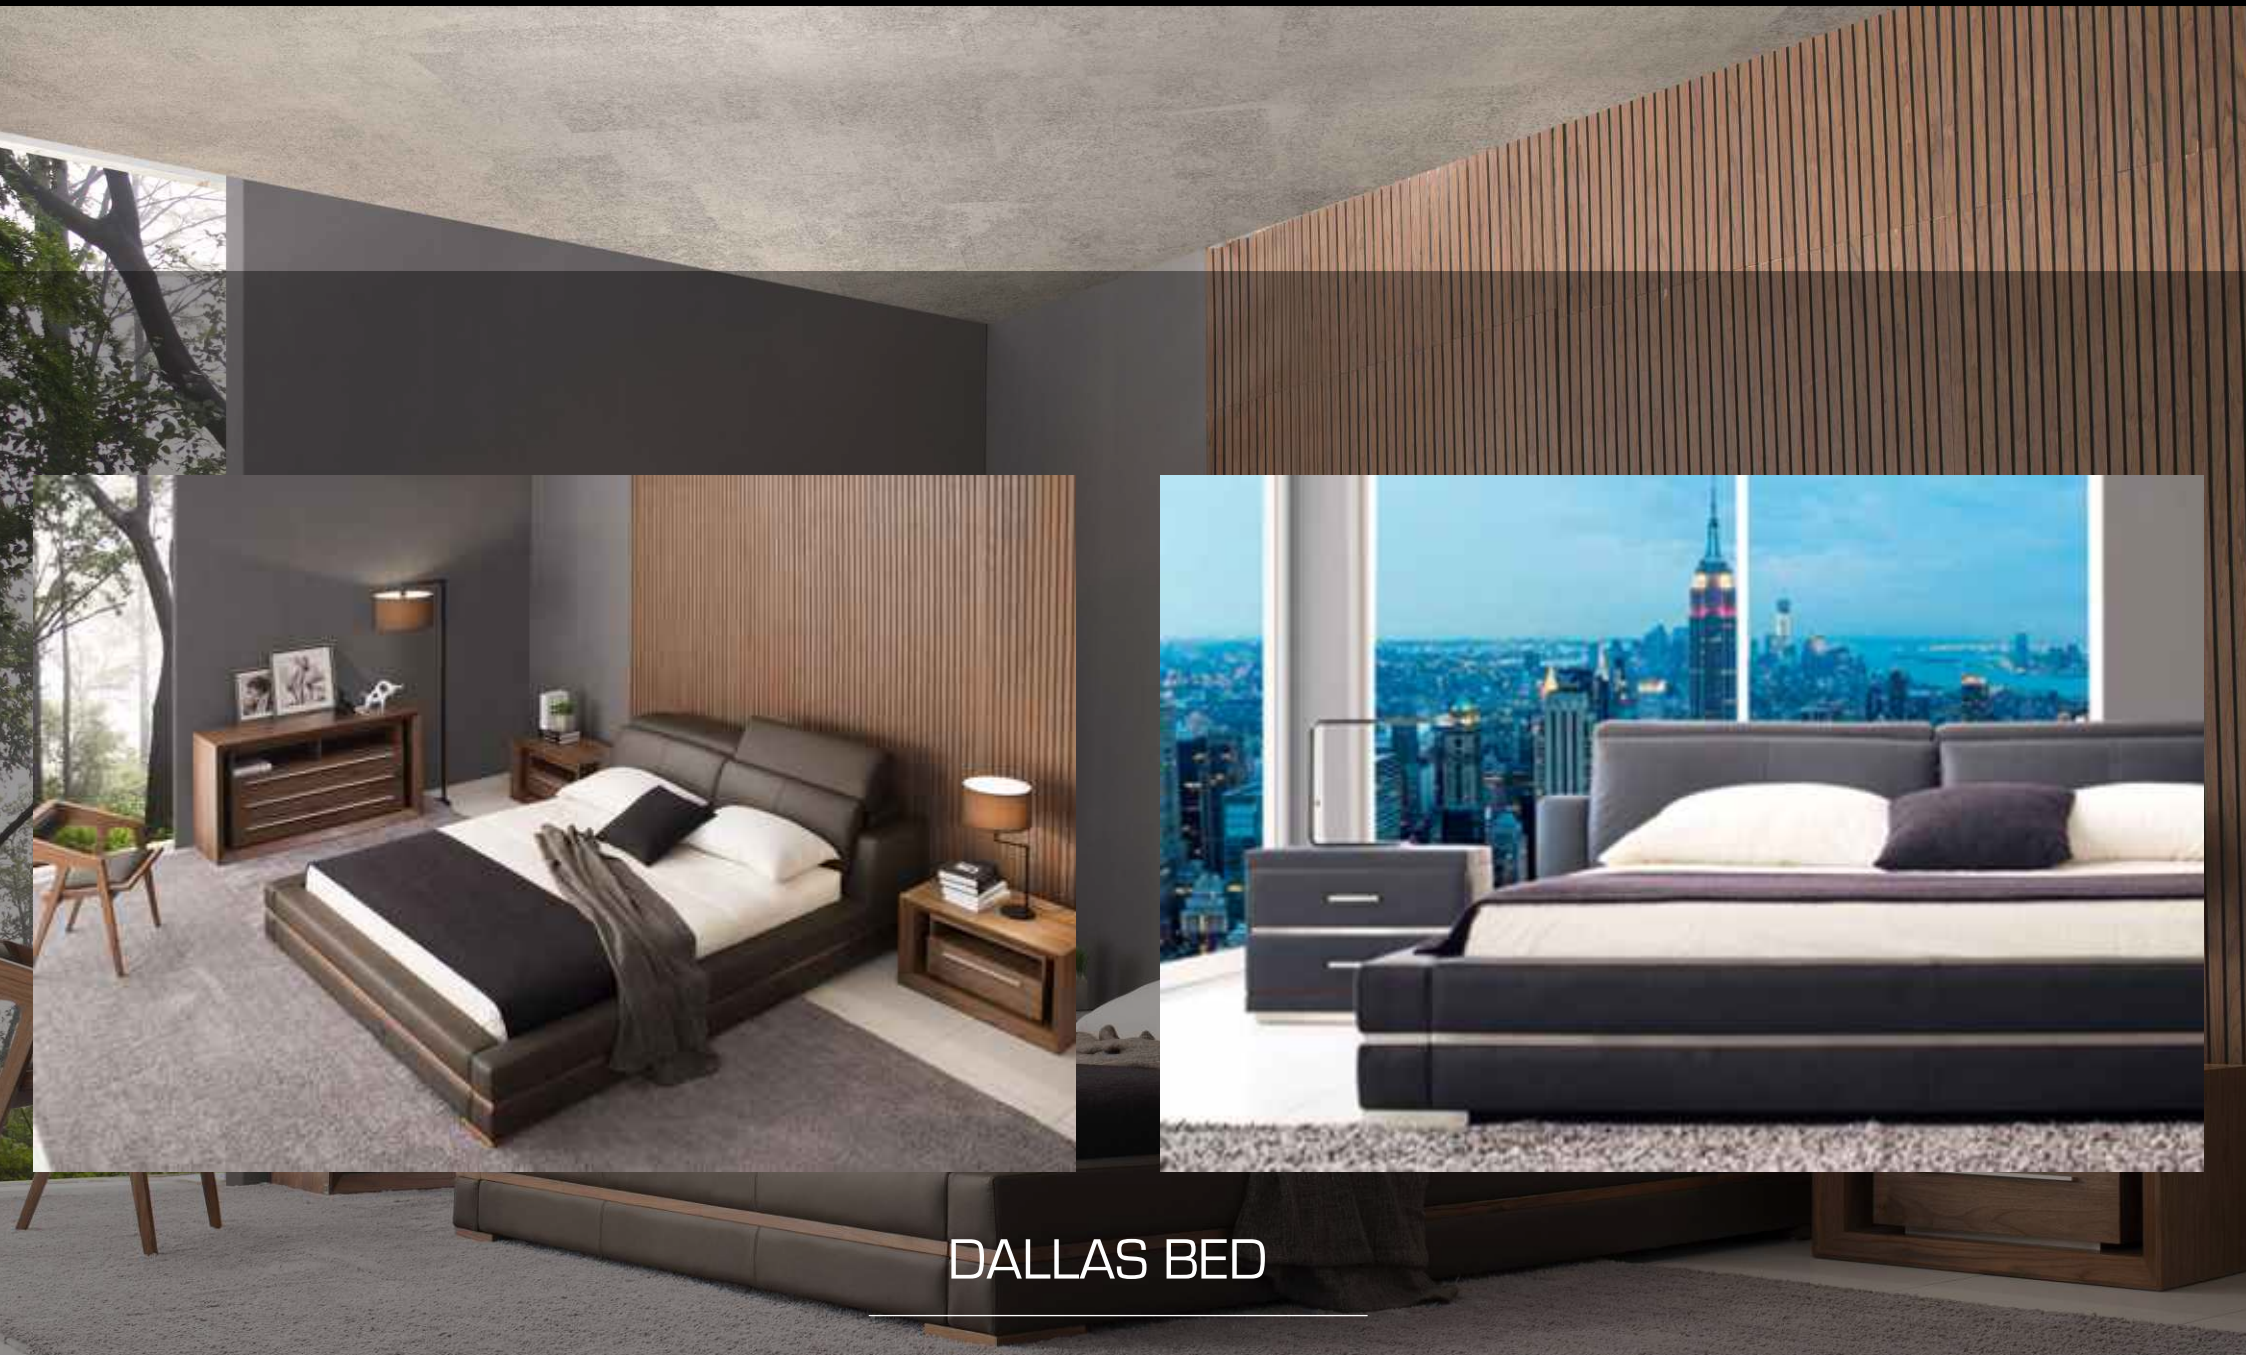

GC-1615

SEATTLE BED

Inspired by the natural wonders of waves, the Santa Monica bed has been designed for eye catching looks. This streamlined design is both modern and timeless.

GC-1615

SEATTLE BED

GC-1621

PARIS BED

PARIS BED

The Paris Leather Bed has old world charm and detail with a modern twist. The curved headboard is designed for comfort and of course to style. Stand out from the crowd with this stunning designer bed.

GC-1631

DALLAS BED

DALLAS BED

GC-1633

VIENNA BED

GC-1633

VIENNA BED

GC-1698