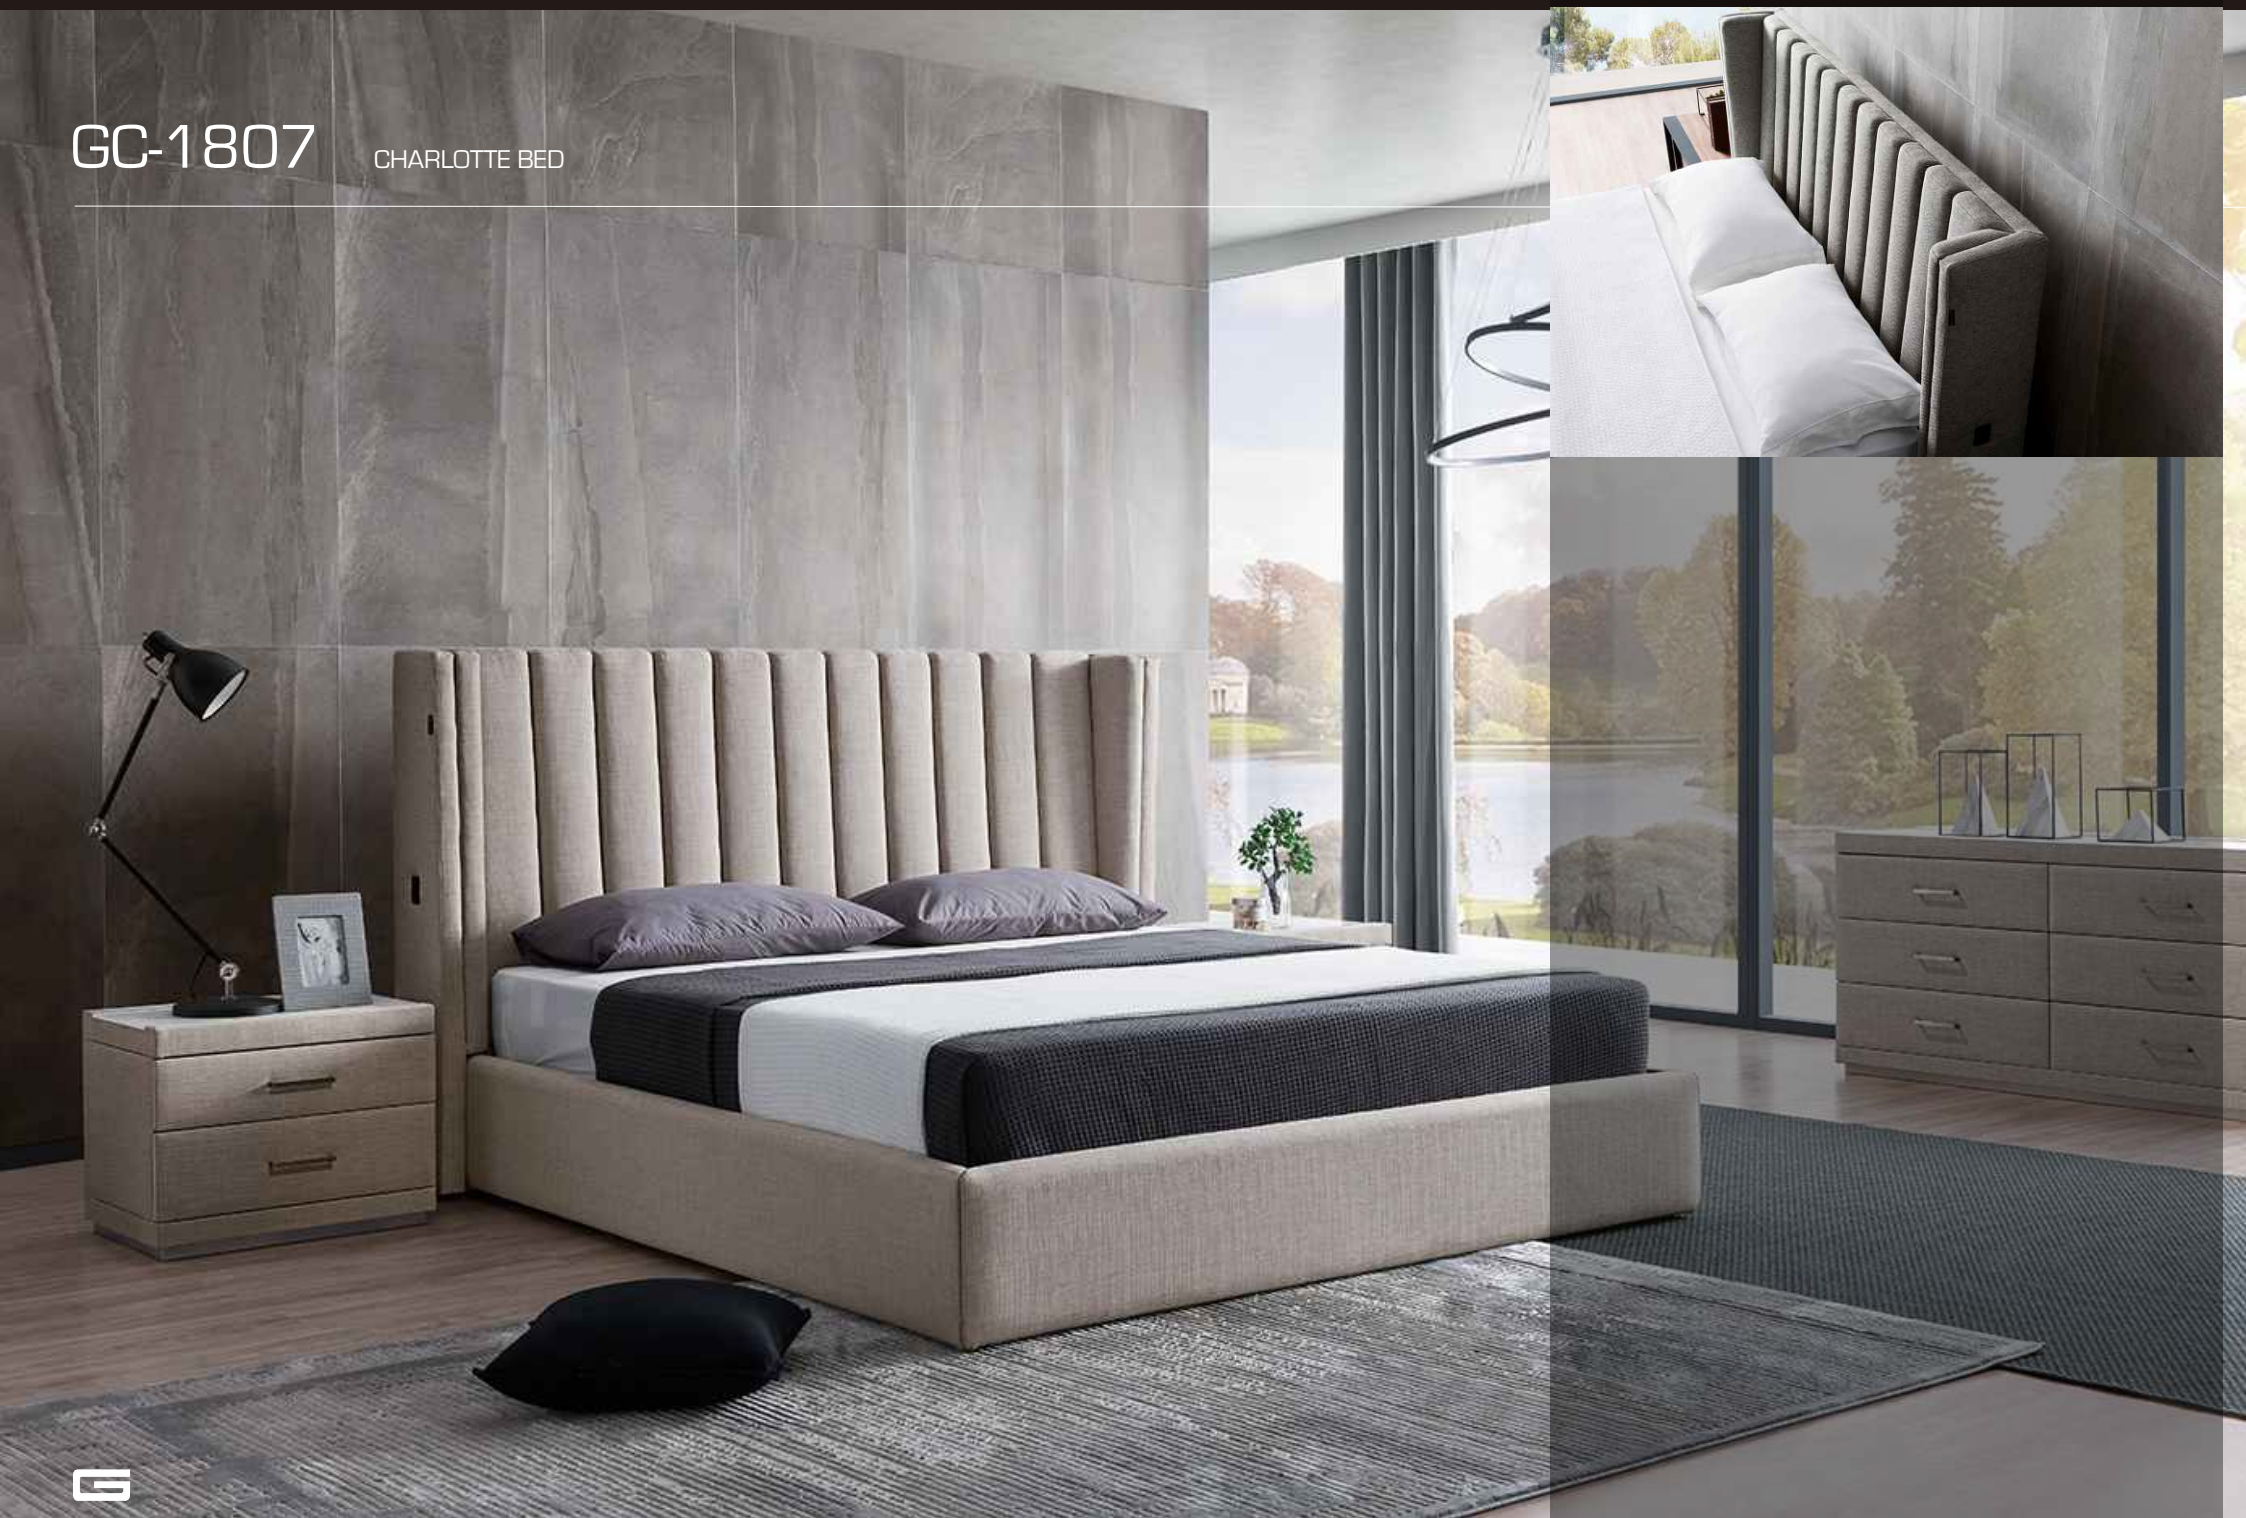

GC-1807

CHARLOTTE BED