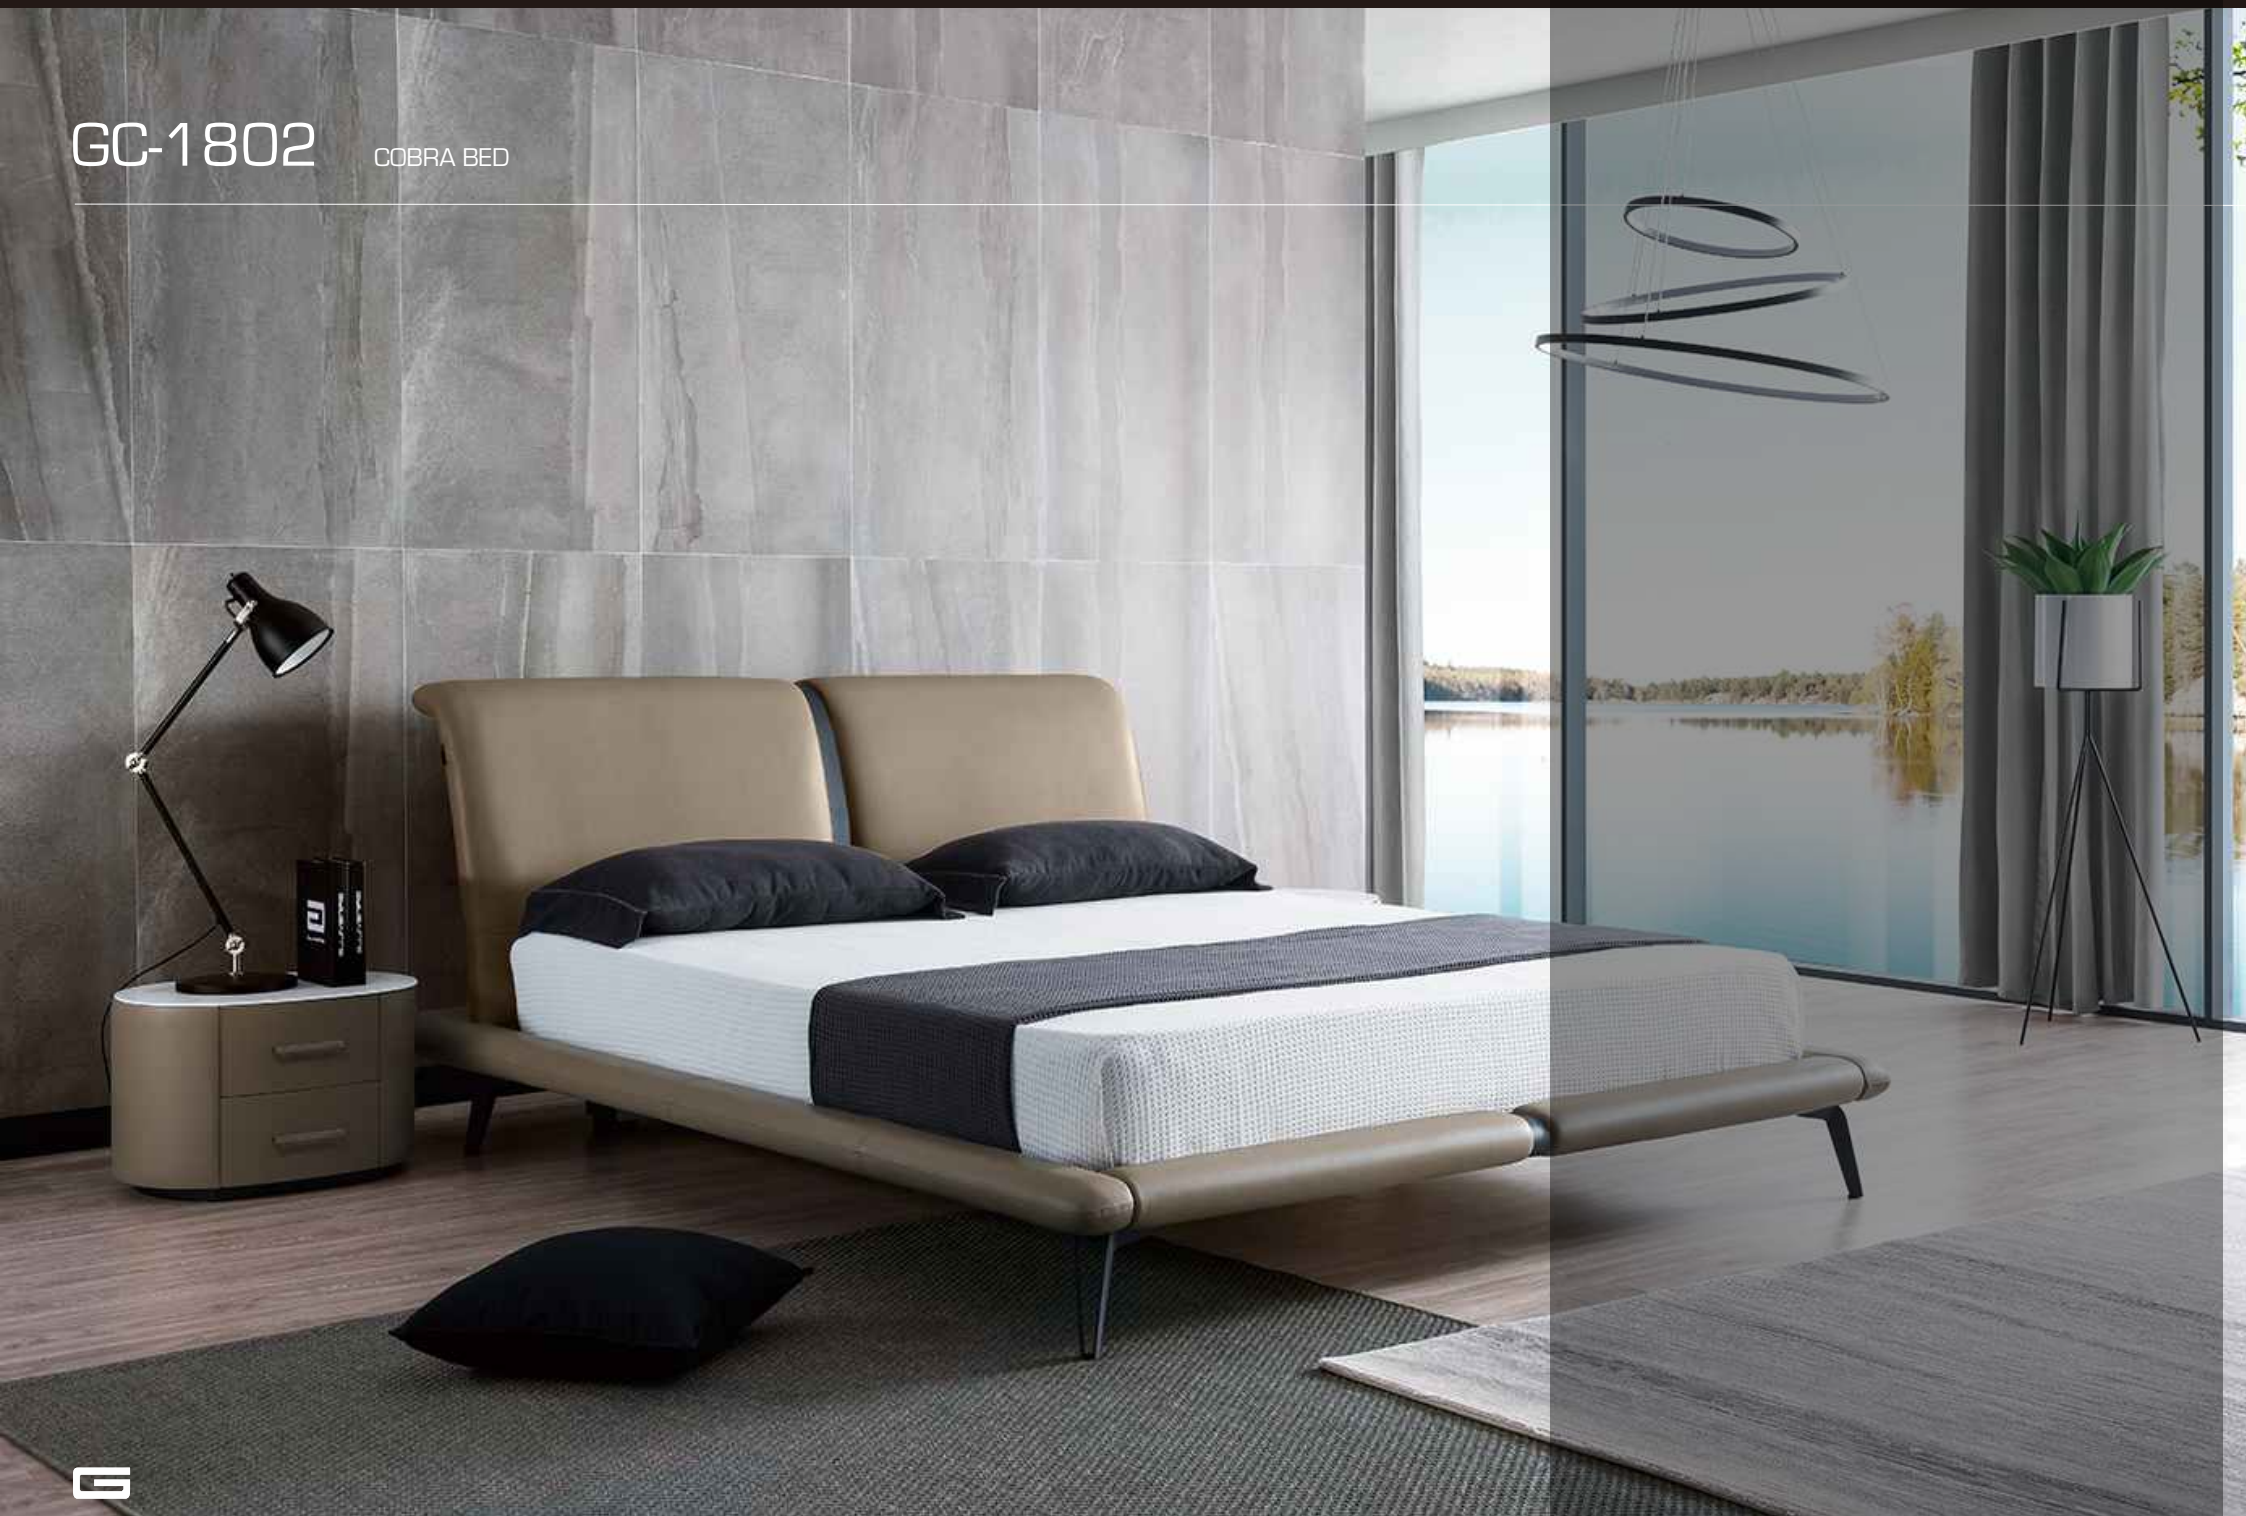

GC-1802

COBRA BED