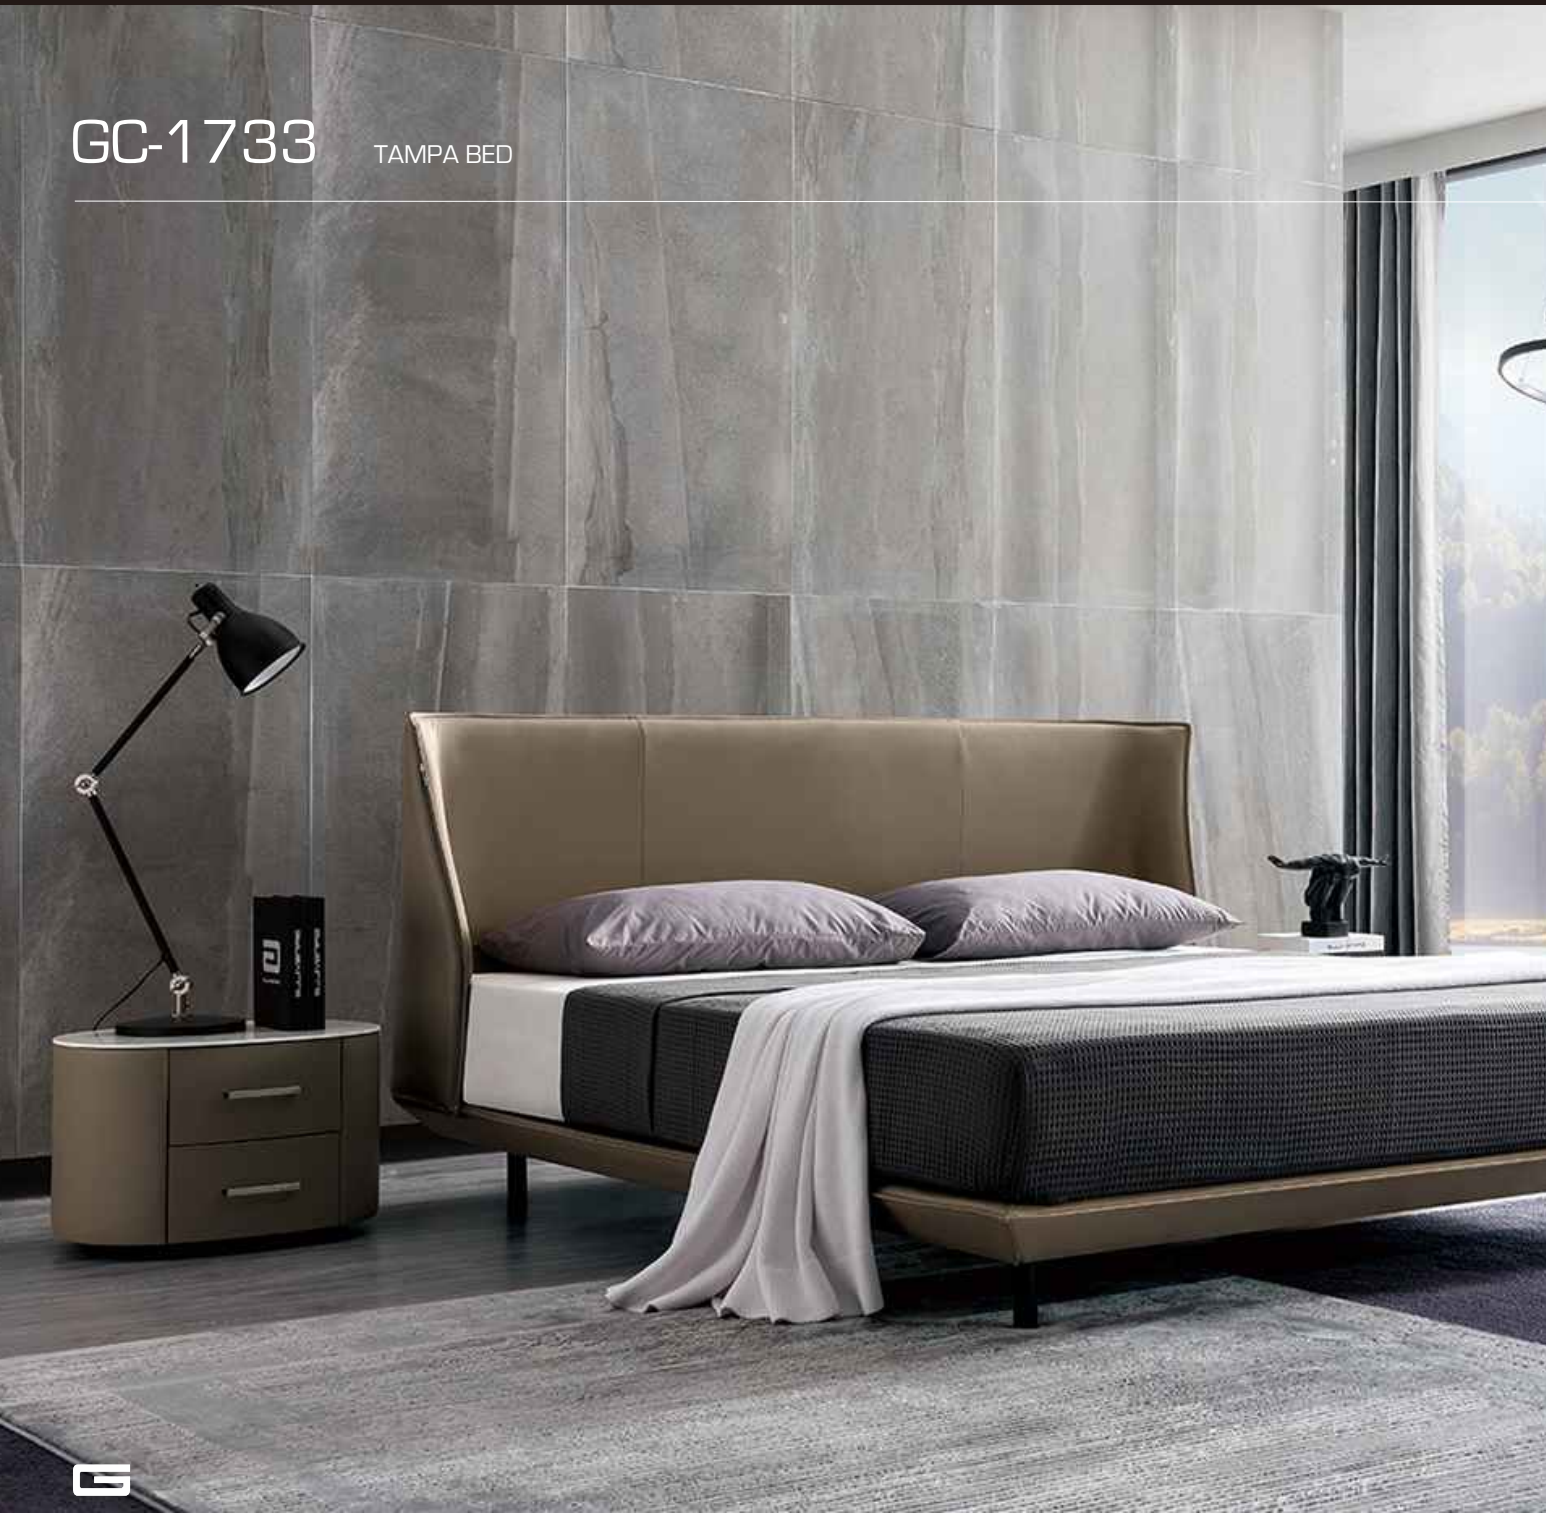

GC-1717

WINDSOR BED

Slim, ultra-modern and striking. The Windsor features a boxed base and stylish high headboard to attract your customers.

GC-1725

MONZA BED

Inviting design, masterfully created. Featuring a luxuriously curved headboard paired with a boxed base, the Monza bed is a design that appeals to every customer.

GC-1725

MONZA BED

MONZA BED

GC-1726

VANCOUVER BED

GC-1727

MOAB BED

Modern yet has a timeless charm.
Featuring a slim-line headboard and
stunningly modern raised base.

GC-1733

TAMPA BED

Simplistic designs appeal to all customers. Featuring an ultra-slim headboard and stunningly modern base, the Tampa bed is suited to any showroom.

GC-1801

VENEZIA BED

GC-1801

VENEZIA BED

GC-1802