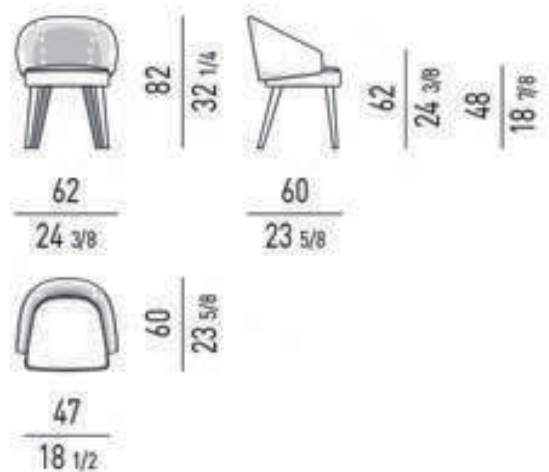

劳森 lawson

FASHION SPACE

Sitting And extraordinary
时尚空间“坐”而不凡