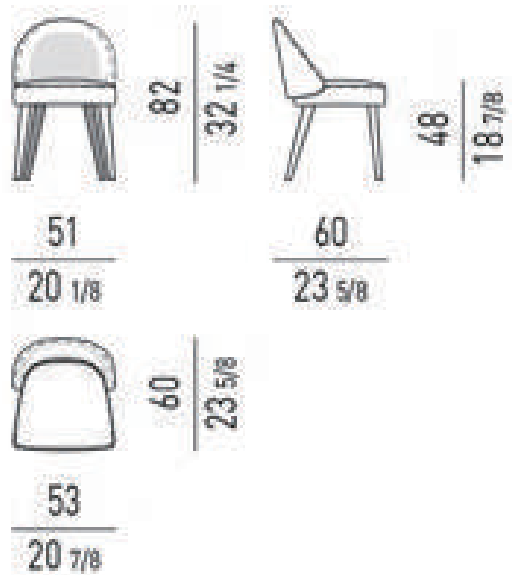

劳森 lawson

FASHION SPACE

Sitting And extraordinary
时尚空间“坐”而不凡