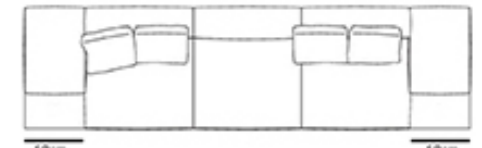

50cm 50cm

**4 Seaters with
double short arms with
2 R.Wooden pannels**
(L)370*(D)99*(H)80CM