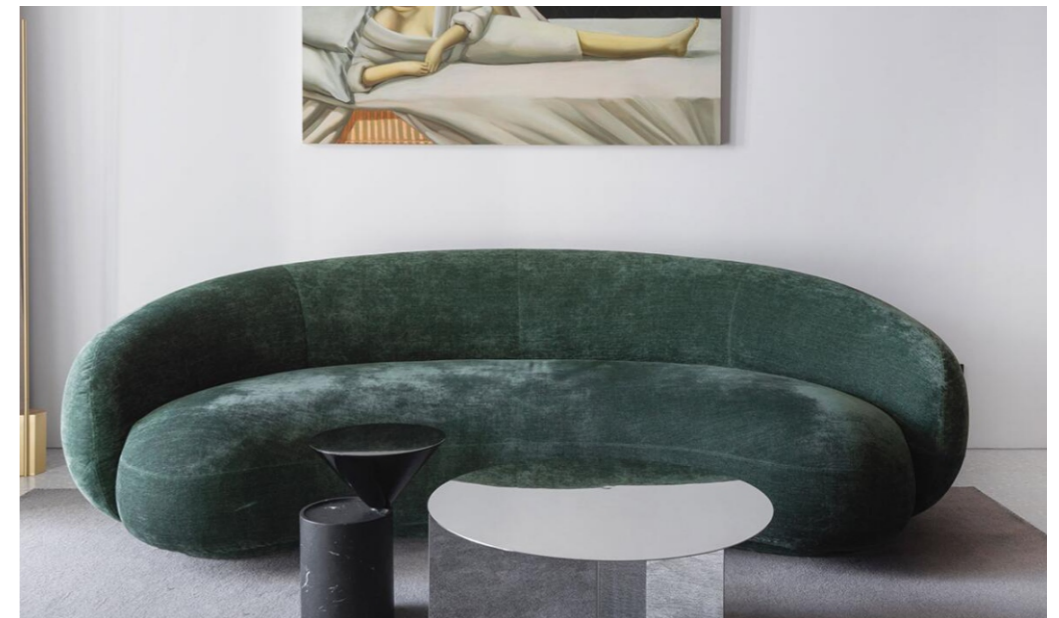

Designer life | Inner exploration