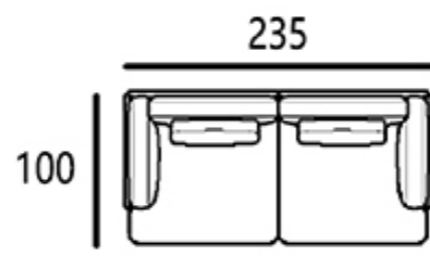

3 Seaters with double arms