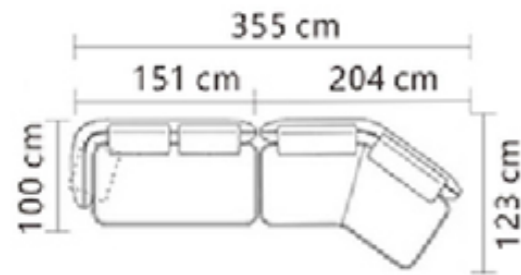

GS9069

Original

SOFA SET

2 Seaters with L arm
(L)151*(D)100*(H)65CM

Corner
(L)204*(D)123*(H)65CM

Pentagon seater with R. arm
(L)208*(D)131*(H)65CM

3 Seaters with double arms
(L)240*(D)100*(H)65CM

3 Seaters with single arms
(L)216*(D)100*(H)65CM