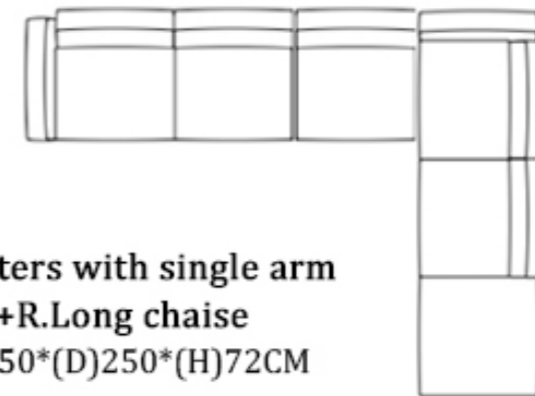

4 Seaters with double arms
(L)270*(D)100*(H)72CM

Long chaise
(L)250*(D)100*(H)72CM

4 Seaters with single arm
(L)250*(D)100*(H)72CM

Short chaise
(L)170*(D)100*(H)72CM

**4 Seaters with single arm
+R.Long chaise**
(L)350*(D)250*(H)72CM