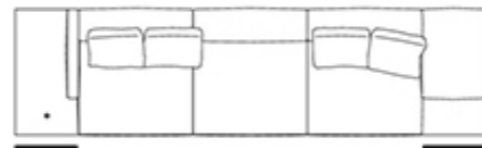

SOFA SET

50cm 98cm

**3 Seaters with L.Short arm
with L. Wooden pannel
with R. Corner table**
(L)329*(D)99*(H)80CM

50cm 98cm

**3 Seaters with L.Tall arm
with L.Wooden pannel
with R. Corner table**
(L)329*(D)99*(H)80CM