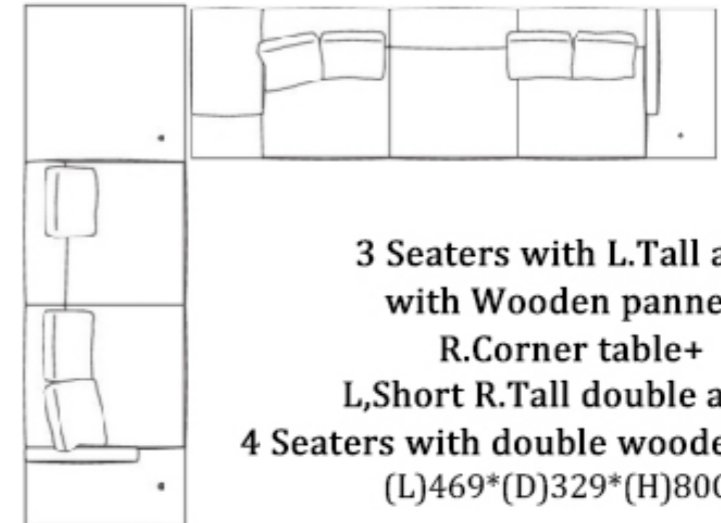

**3 Seaters with L.Tall arm
with Wooden pannel+
R.Corner table+
L,Short R.Tall double arms**
4 Seaters with double wooden pannels
(L)469*(D)329*(H)80CM