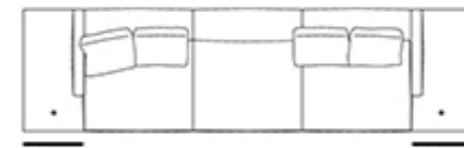

50cm 50cm

**4 Seaters with L.Tall
R.Short double arms
with two wooden pannels**
(L)370*(D)99*(H)80CM