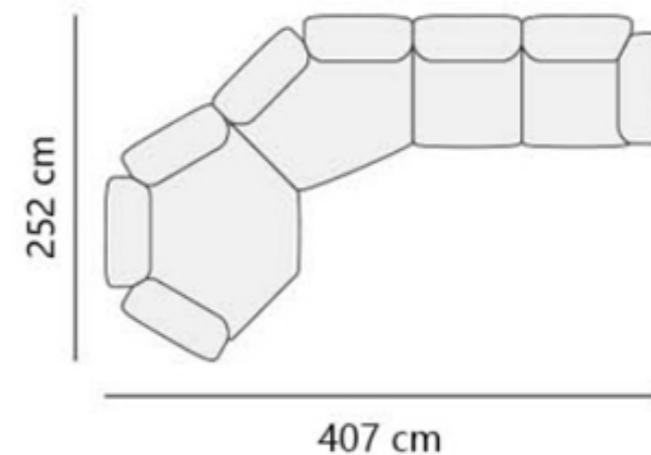

SOFA SET

**1 Seater
with L. Arm**
(L)110*(D)105*(H)90CM

Small corner
(L)145*(D)125*(H)90CM

**1 Seater
without arm**
(L)82*(D)105*(H)90CM

Corner
(L)150*(D)150*(H)90CM

Big corner
(L)230*(D)155*(H)90CM

**Combination: Middle corner+
Small corner+
1 Seater without arm+
1 Seater with R. Arm**
(L)407*(D)252*(H)90CM