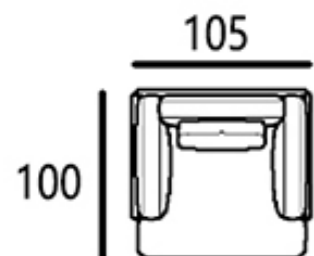

DIFFERENT COMBINATION OPTIONAL

1 Seater with double arms