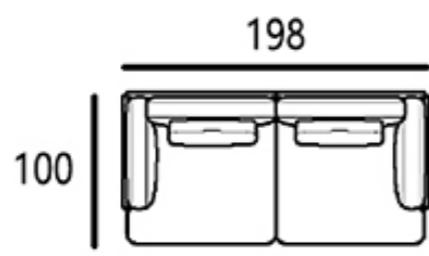

2 Seaters with double arms