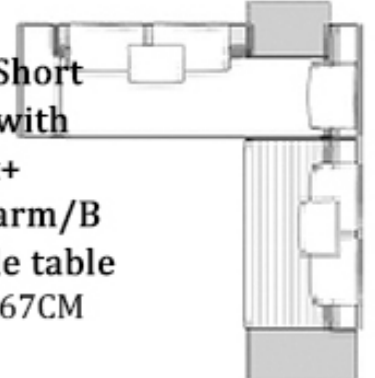

4 Seaters with L. Short arm & R. Tall arm with R. Tea cabinet +3 Seaters without arm/B Bar type with R. Side table
(L)351*(D)361*(H)67CM